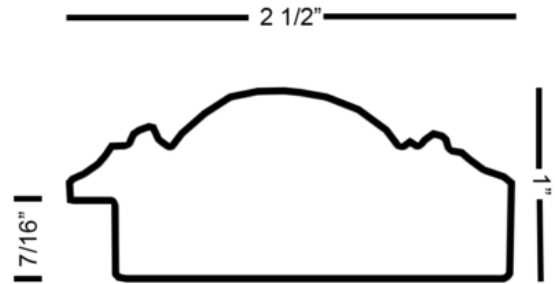

DELTA PICTURE FRAME

delapictureframe.com | Call Us: (305) 592-6456

R681

PRODUCT SPECS & INFORMATION

Catalog Page #	<u>49</u>
Feet Per Box	<u>143</u>
Width	<u>2 1/2"</u>
Height	<u>1"</u>
Rabbet	<u>7/16"</u>
Material	<u>Polystyrene</u>
Color	<u>Bronze, Brown, Two Tone</u>